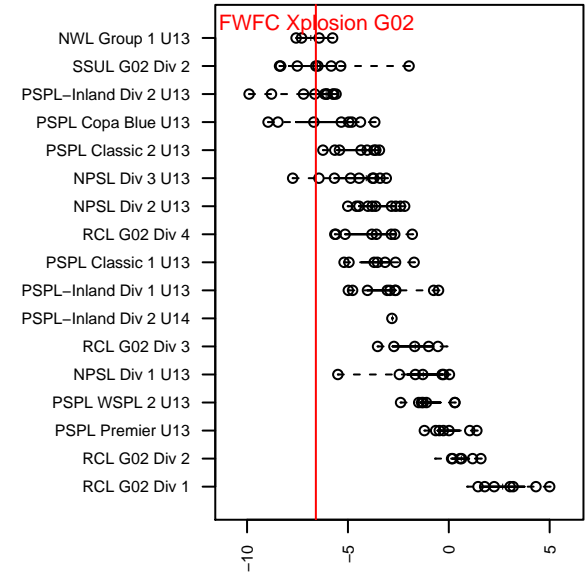

**attack and defense rating
relative to others at age
and all opponents in last 13 months**